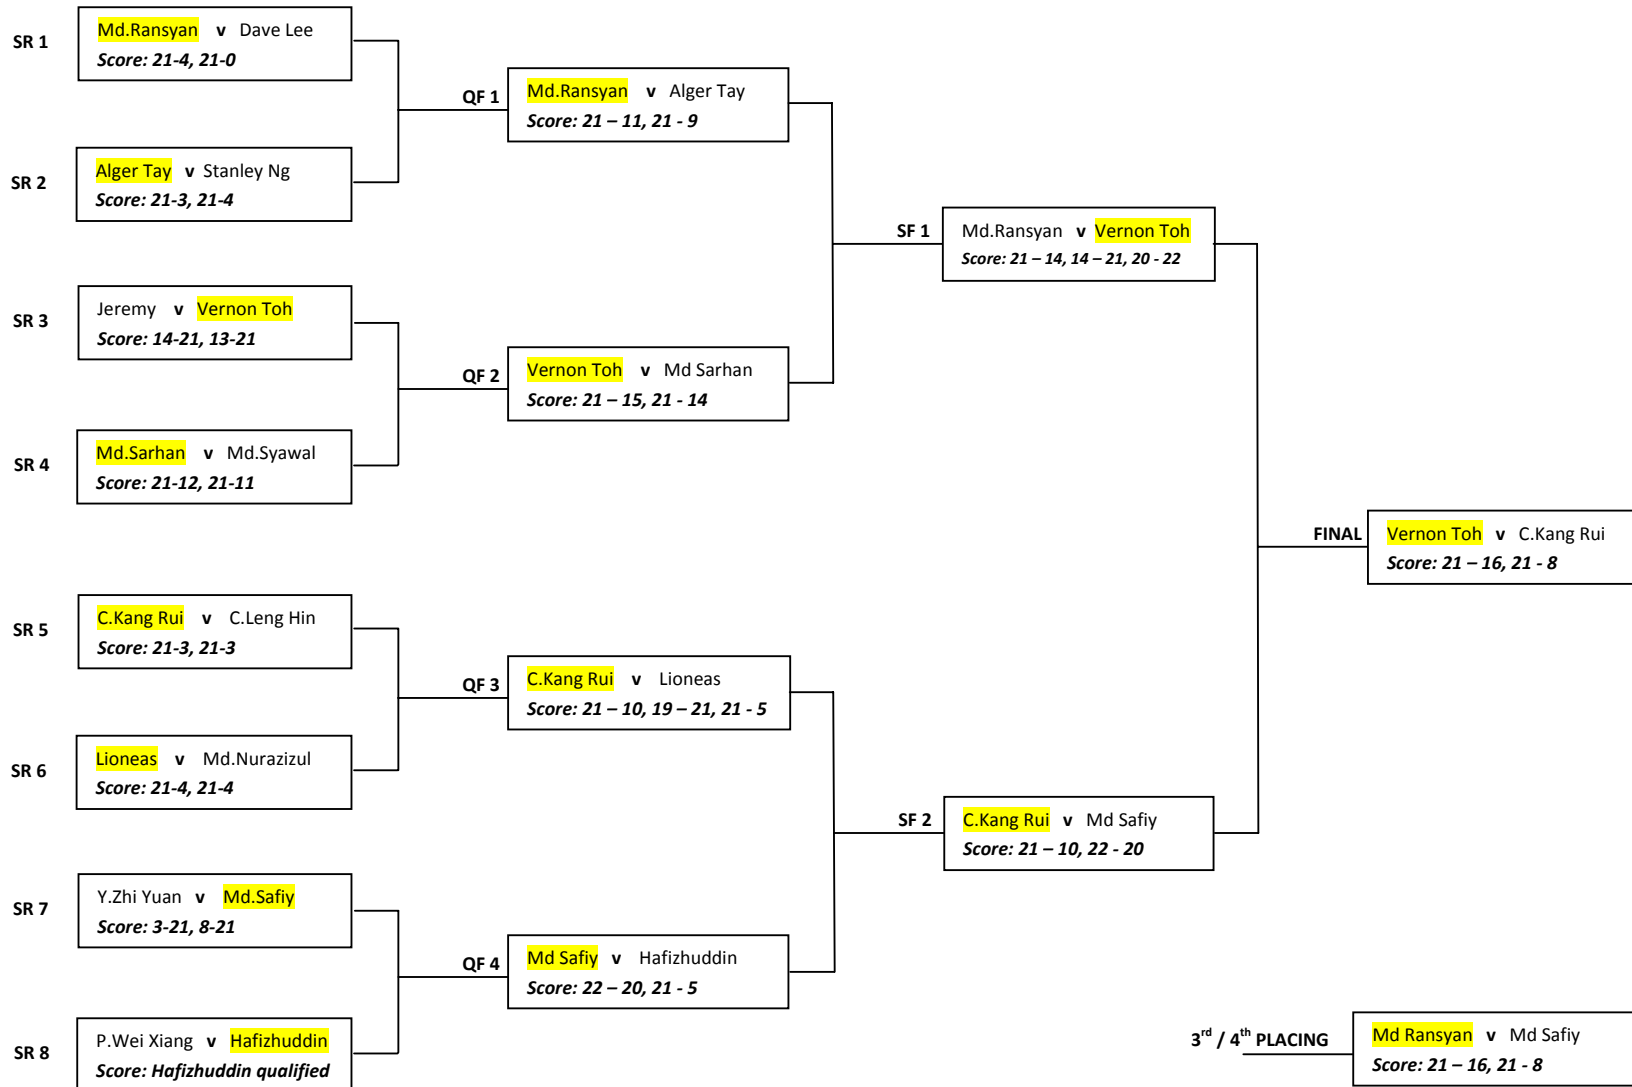

18 May 2009, Tues						
CODE	Time / Court	Matches			Results	
SR 1	1.30pm/C1	Md Ransyan (MTA)	v	Lee Kheng Lloyd, Dave (GOS)	21-4, 21-0	
SR 2	1.30pm/C2	Alger Tay Kin Ni (MTA)	v	Ng Jun Yhee, Stanley (GOS)	21-3, 21-4	
SR 3	2.00pm/C1	Jeremy (MTA)	v	Toh Zi Xuan, Vernon (GOS)	14-21, 13-21	
SR 4	2.00pm/C2	Md Sarhan (MTA)	v	Muhd Syawal Bin Mahmod (GOS)	21-12, 21-11	
SR 5	2.30pm/C1	Chua Kang Rui (MTA)	v	Choo Leng Hin (GOS)	21-3, 21-3	
SR 6	2.30pm/C2	Lioneas Sum Jian Wei (MTA)	v	Muhd Nurazizul Bin Mohd Yazid (GOS)	21-4, 21-4	
SR 7	3.00pm/C1	Yap Zhi Yuan (MTA)	v	Mohd Safiy Bin Mohd Salim (GOS)	5-21, 8-21	
SR 8	3.00pm/C2	Poh Wei Xiang (MTA)	v	Hafizhuddin Bin Ramatullah (GOS)	<i>Hafizhuddin qualified</i>	
20 May 2009, Thurs						
QF1	1.43pm/C2	Md Ransyan (MTA)	v	Alger Tay Kin Ni (MTA)	21 – 11, 21 – 9	
QF2	2.00pm/C1	Toh Zi Xuan, Vernon (GOS)	v	Md Sarhan (MTA)	21 – 15, 21 – 14	
QF3	2.10pm/C1	Chua Kang Rui (MTA)	v	Lioneas Sum Jian Wei (MTA)	21 – 10, 19 – 21, 21 – 5	
QF4	2.45pm/C1	Mohd Safiy Bin Mohd Salim (GOS)	v	Hafizhuddin Bin Ramatullah (GOS)	22 – 20, 21 – 5	
SF1	3.05pm/C2	Md Ransyan (MTA)	v	Toh Zi Xuan, Vernon (GOS)	21 – 14, 14 – 21, 20 – 22	
SF2	3.18pm/C3	Chua Kang Rui (MTA)	v	Mohd Safiy Bin Mohd Salim (GOS)	21 – 10, 22 – 20	
3 rd /4 th	4.05pm/C1	Md Ransyan (MTA)	v	Mohd Safiy Bin Mohd Salim (GOS)	21 – 10, 21 – 7	
FINAL	4.23pm/C1	Toh Zi Xuan, Vernon (GOS)	v	Chua Kang Rui (MTA)	21 – 16, 21 – 8	

Legend

- QR - Qualifying Round
- SR - Second Round
- QF - Quarter Final
- SF - Semi Final

RESULTS FOR Division A (BOYS)

- 1st Champion: - Toh Zi Xuan, Vernon (GOS)
- 2nd Runner –up: - Chua Kang Rui (METTA)
- 3rd Place: - Mohd Ransyan (METTA)